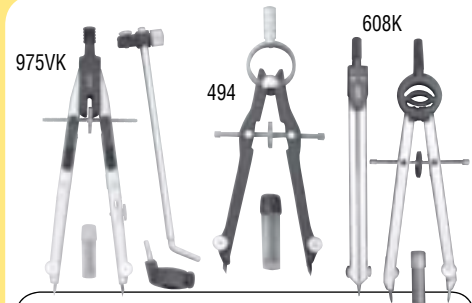

ALVIN® Stainless Steel Rulers

Flexible rulers with cork back and etched graduations. Inch and metric.

		SRP	Sale Price
R590-12	12"	\$3.75	\$2.95
R590-18	18"	5.50	3.95
R590-24	24"	7.50	5.50
R590-36	36"	12.00	8.95

ALVIN® Cutting Mats

Professional quality, extra-thick, and self-healing for all kinds of graphic arts, hobby, and shop applications. Designed for both straight and rotary blades.

		SRP	Sale Price
Green/Black			
GBM0812	8½" x 12"	\$7.95	\$4.95
GBM1218	12" x 18"	15.95	9.95
GBM1824	18" x 24"	28.50	17.95
GBM2436	24" x 36"	55.00	35.95
Translucent			
TM2212	8½" x 12"	\$9.50	\$5.95
TM2218	12" x 18"	19.00	11.95
TM2224	18" x 24"	37.00	23.95
TM2236	24" x 36"	73.00	49.95

BLUE HILLS STUDIO™ Storage Carts

Unique patented interlocking rail and drawer system prevents shifting off the rails. Molded stops prevent drawer from pushing through the back of cart.

		SRP	Sale Price
SC10MC	10-drawer	\$79.00	\$55.95
SC12MCDW	12-drawer double-wide	109.00	76.95
SC20MCDW	20-drawer double-wide	145.00	101.95